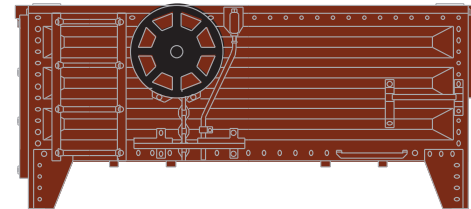

RailKing - 2015 Special Projects

Pennsylvania Reading Seashore Line Gondola Holly Beach train Depot

End View (5/28/15)