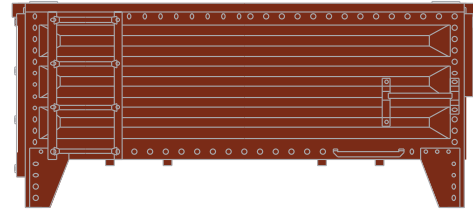

RailKing - 2015 Special Projects

Pennsylvania Reading Seashore Line Gondola Holly Beach train Depot

End View (5/28/15)