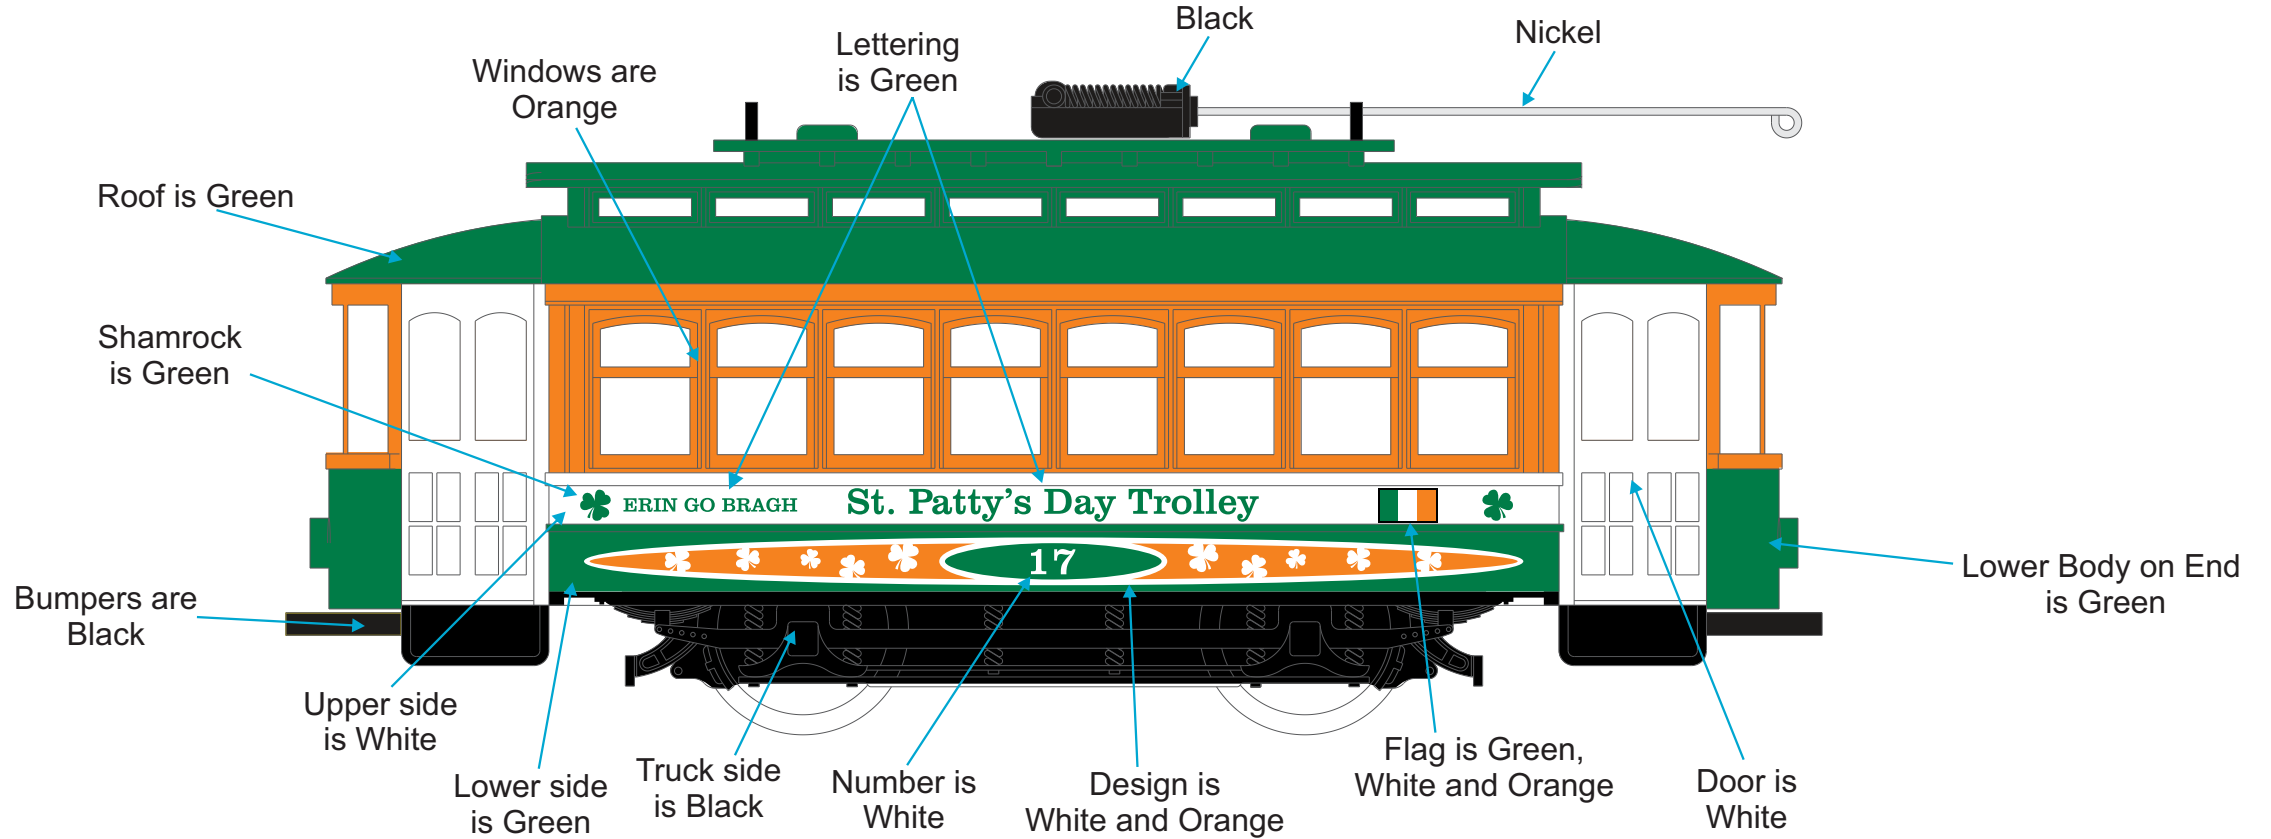

# RailKing - 2023 Special Projects Holly Beach St. Patty's Day Trolley Car (30-5232) Side View (3/2/2023)

**PROPERTY OF M.T.H. ELECTRIC TRAINS -- CONFIDENTIAL**

**Color Guide**

Black = Standard Black (MT 001-1000)  
 White = Standard White (MT 009-1314)  
 Green = PCC Green (MT 005-1166)  
 Orange = Milwaukee Road Orange (MT 1242)  
 Nickel = nickel finish

**Color Priority**

n/a  
 n/a  
 2  
 2  
 n/a

# RailKing - 2023 Special Projects Holly Beach St. Patty's Day Trolley Car (30-5232) Reversed View (3/2/2023)

**PROPERTY OF M.T.H. ELECTRIC TRAINS -- CONFIDENTIAL**

**Color Guide**

Black = Standard Black (MT 001-1000)  
 White = Standard White (MT 009-1314)  
 Green = PCC Green (MT 005-1166)  
 Orange = Milwaukee Road Orange (MT 1242)  
 Nickel = nickel finish