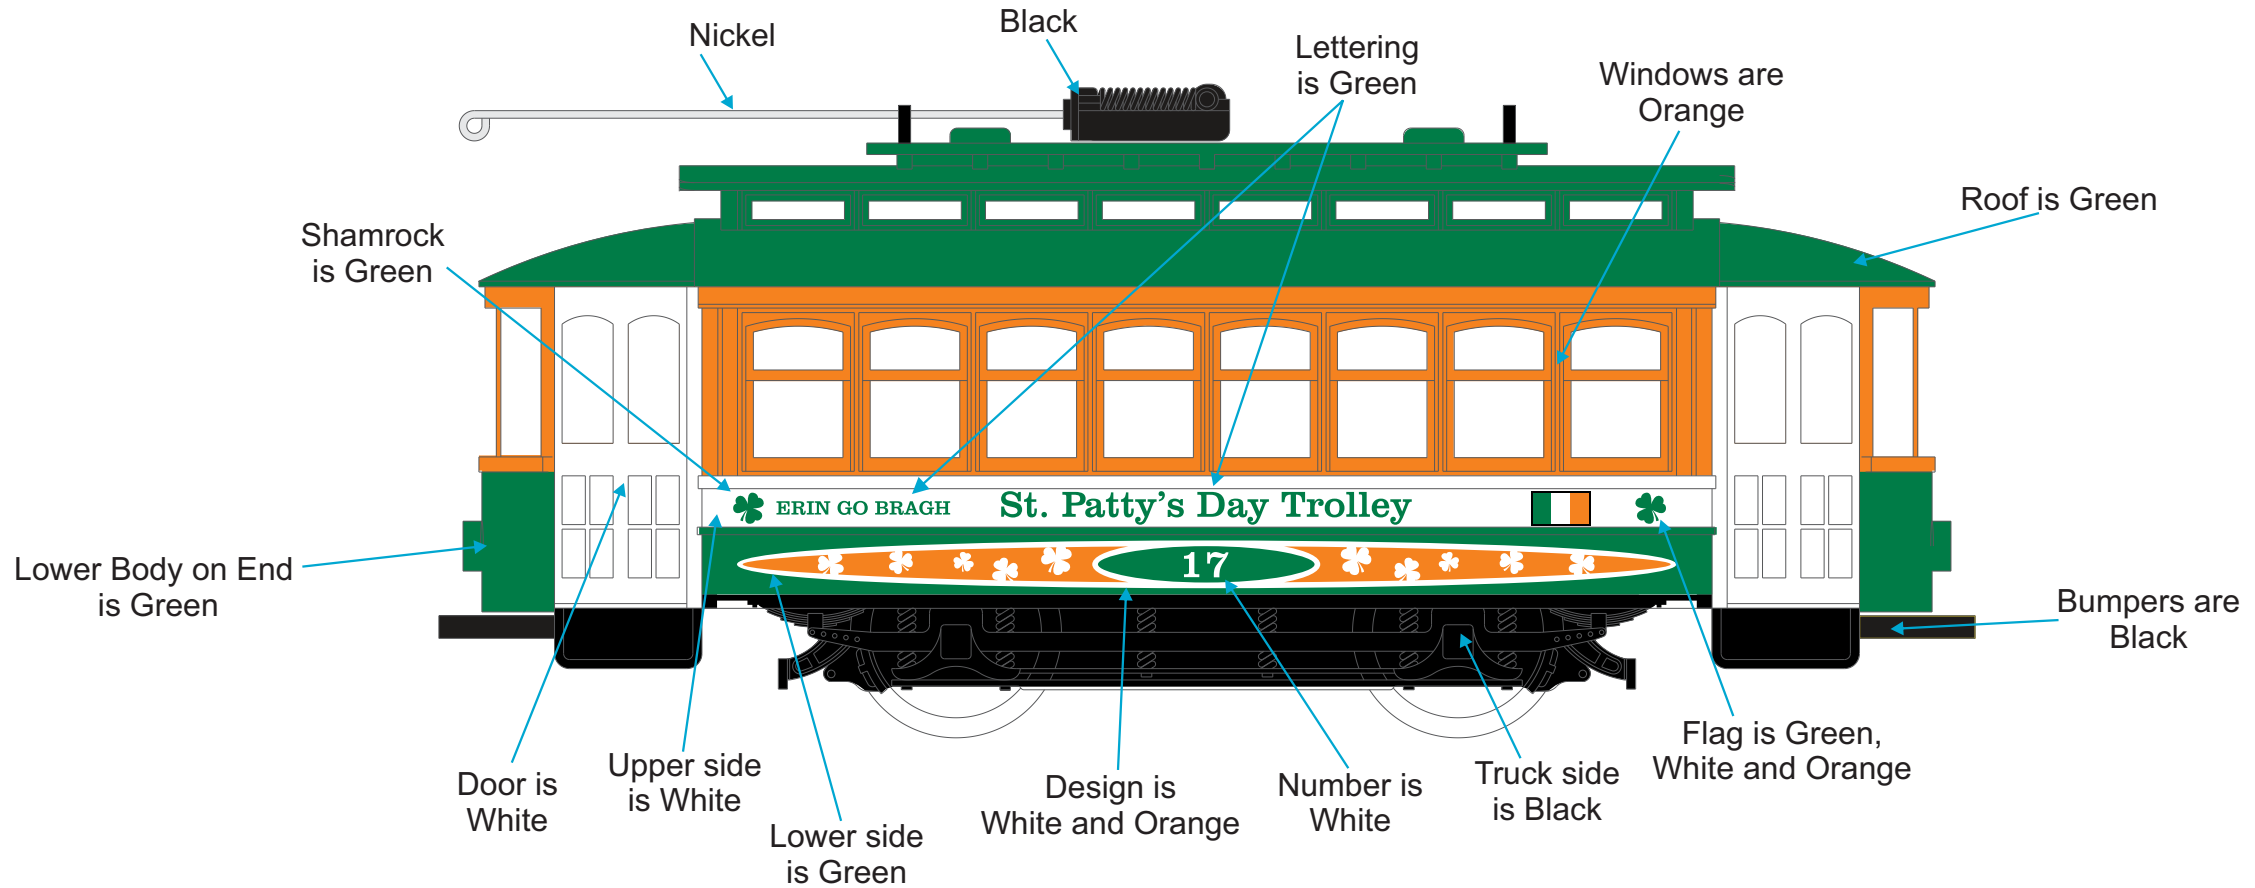

# RailKing - 2023 Special Projects Holly Beach St. Patty's Day Trolley Car (30-5232) Side View (3/2/2023)

**PROPERTY OF M.T.H. ELECTRIC TRAINS -- CONFIDENTIAL**

**Color Guide**

Black = Standard Black (MT 001-1000)  
 White = Standard White (MT 009-1314)  
 Green = PCC Green (MT 005-1166)  
 Orange = Milwaukee Road Orange (MT 1242)  
 Nickel = nickel finish

**Color Priority**

n/a  
 n/a  
 2  
 2  
 n/a

# RailKing - 2023 Special Projects Holly Beach St. Patty's Day Trolley Car (30-5232) Reversed View (3/2/2023)

**PROPERTY OF M.T.H. ELECTRIC TRAINS -- CONFIDENTIAL**

**Color Guide**

Black = Standard Black (MT 001-1000)  
 White = Standard White (MT 009-1314)  
 Green = PCC Green (MT 005-1166)  
 Orange = Milwaukee Road Orange (MT 1242)  
 Nickel = nickel finish