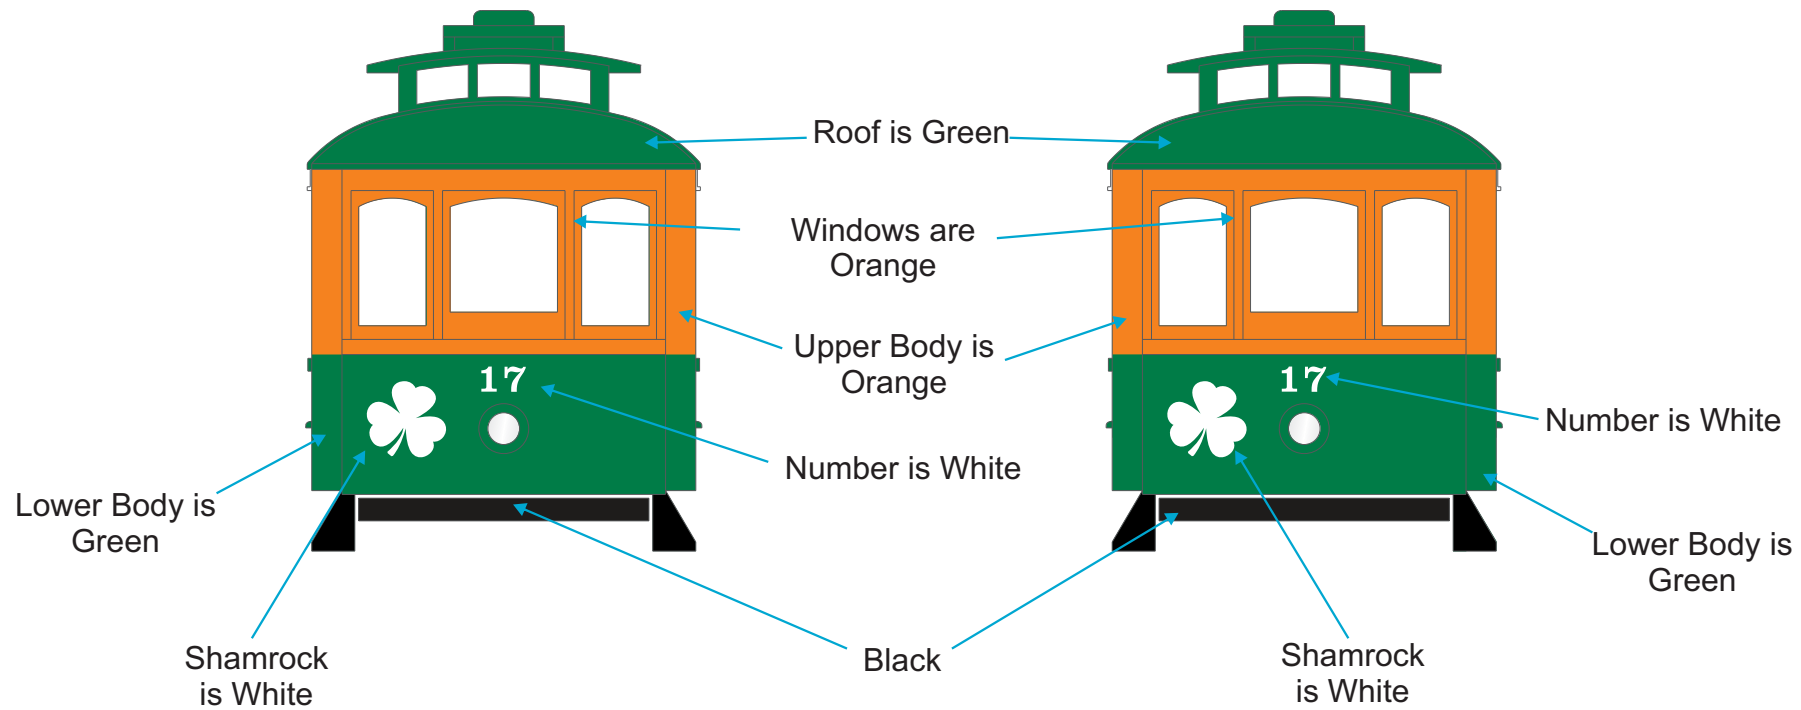

RailKing - 2023 Special Projects Holly Beach St. Patty's Day Trolley Car (30-5232) End View (3/2/2023)

PROPERTY OF M.T.H. ELECTRIC TRAINS -- CONFIDENTIAL

Color Guide	Color Priority
Black = Standard Black (MT 001-1000)	n/a
White = Standard White (MT 009-1314)	n/a
Green = PCC Green (MT 005-1166)	2
Orange = Milwaukee Road Orange (MT 1242)	2
Nickel = nickel finish	n/a